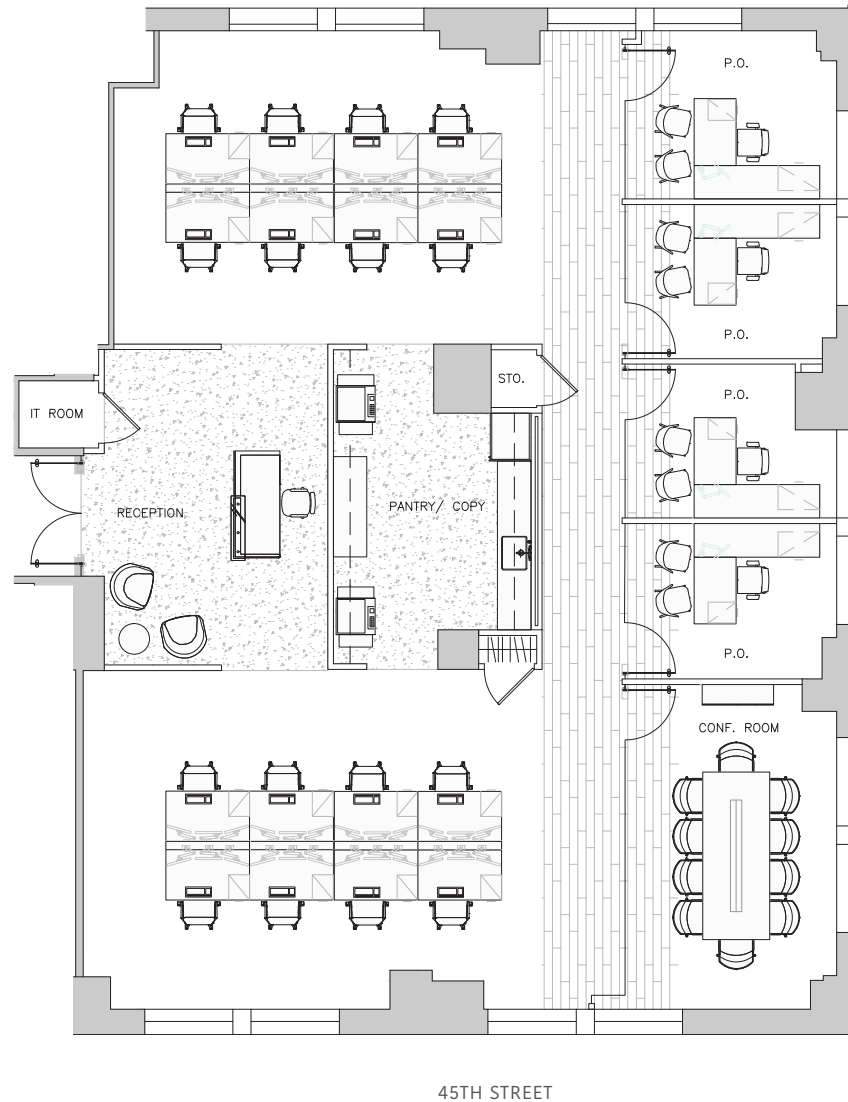

SUITE 540

PRE-BUILT LAYOUT

	4,472 RSF
Total Seats	21
Private Office	4
Workstations	16
Reception	1
Conference Room	1
Conference Seats	10

Jordan Berger

Jberger@rxrrealty.com
646 891 3524

Brian Waterman

212 372 2299
bwaterman@ngkf.com