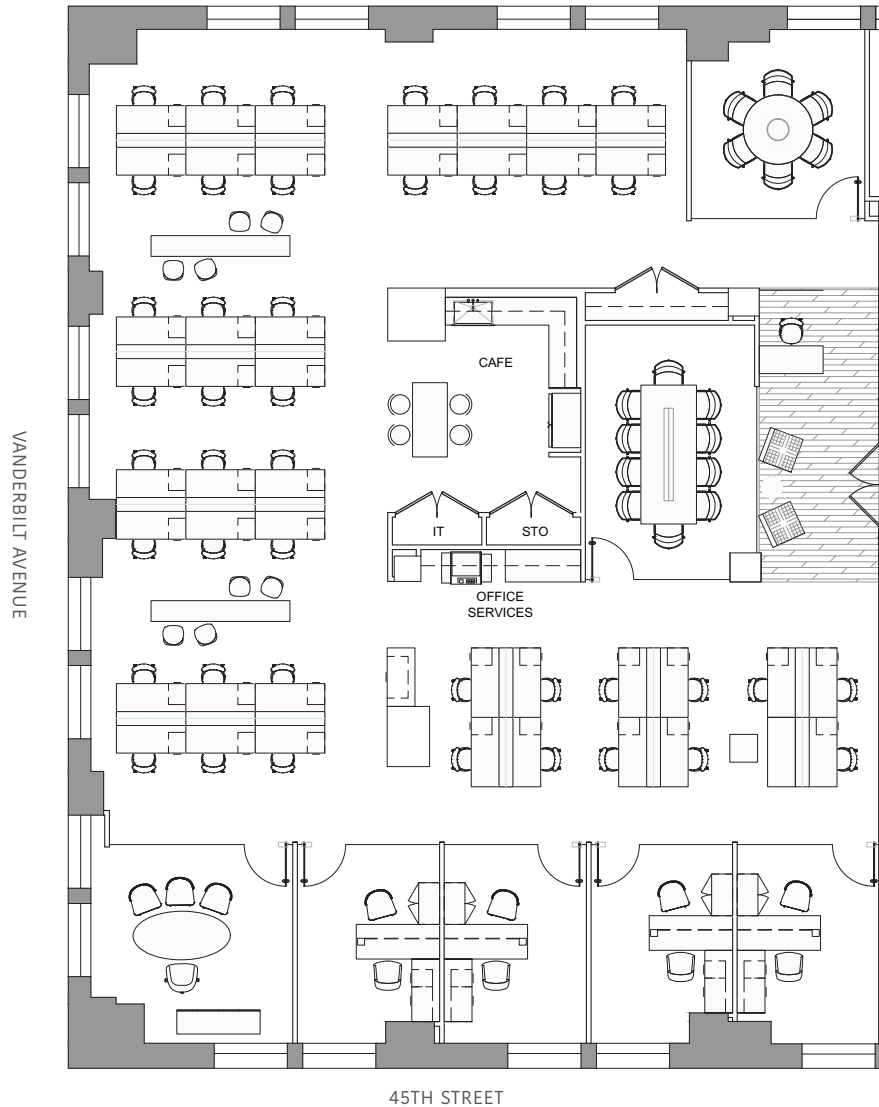

# SUITE 960

## PRE-BUILT LAYOUT

	7,064 RSF
Total Seats	49
Private Office	5
Workstations	43
Reception	1
Conference Room	2
Conference Seats	16
Storage/IT Room	1
Pantry	1
Copy Area	1

Jordan Berger

Jberger@rxrrealty.com  
646 891 3524