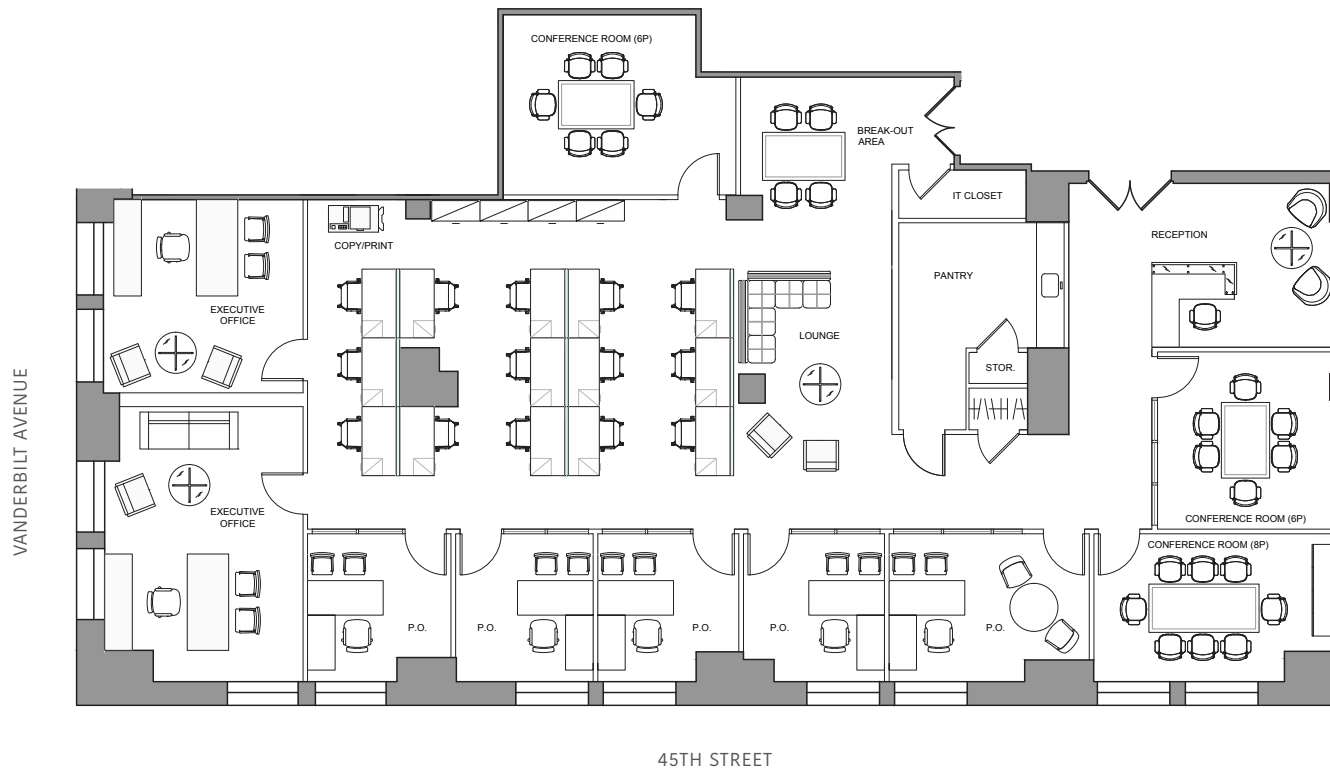

# SUITE 1160

## EXISTING LAYOUT

	5,872 RSF
Total Seats	22
Executive Office	2
Private Office	5
Workstations (30" x 60")	14
Conference Room	3
Pantry	1
Copy/Print Area	1
IT Closet	1
Storage and Closets	2
Break-out/Lounge Area	2
Reception	1