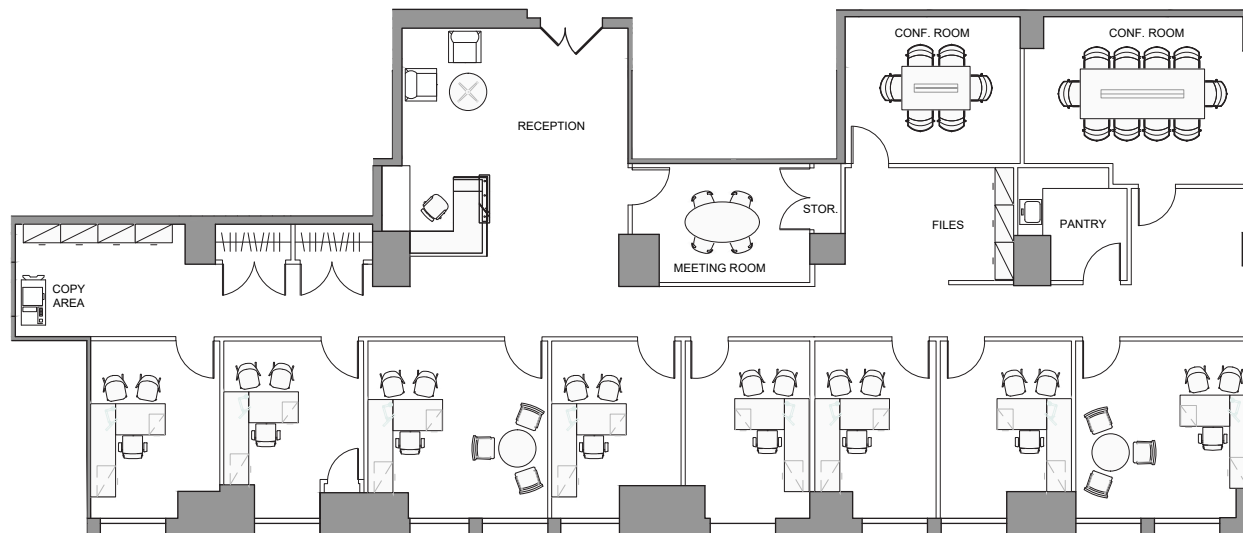

SUITE 450

PREBUILT LAYOUT

	5,438 RSF
Total Seats	9
Private Office	8
Reception	1
Conference Room	2
Storage/IT Room	1
Pantry	1
Copy Area	1

Jordan Berger
646 891 3524
jberger@rxrrealty.com

Scott Klau
212 372 2244
sklau@ngkf.com