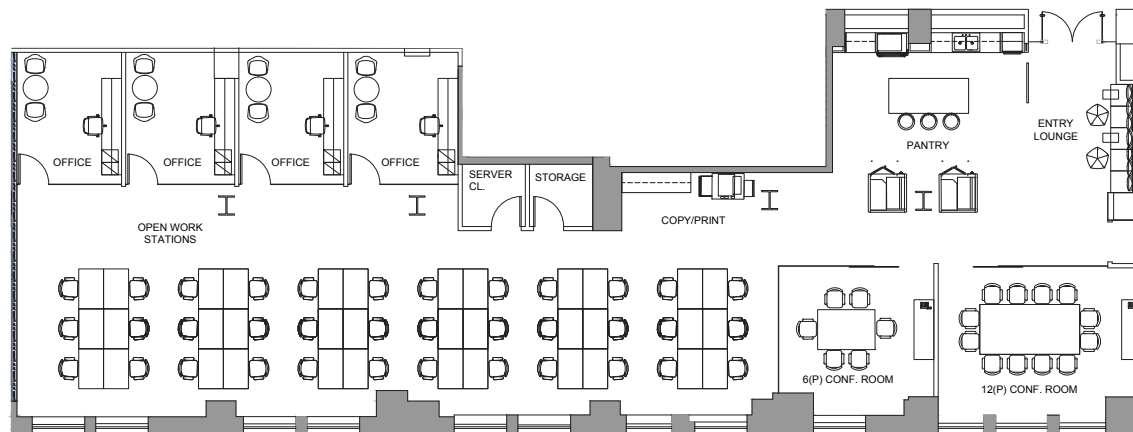

SUITE 1550

PREBUILT LAYOUT

	6,521 RSF
Total Seats	40
Private Office	4
Workstations	36
Conference/Huddle Room	2
Server Room	1
Pantry	1
Open Collaboration	1
Phone Booths	2
Storage	1
Copy/Print	1
Coat Closet	1
Server Room	1