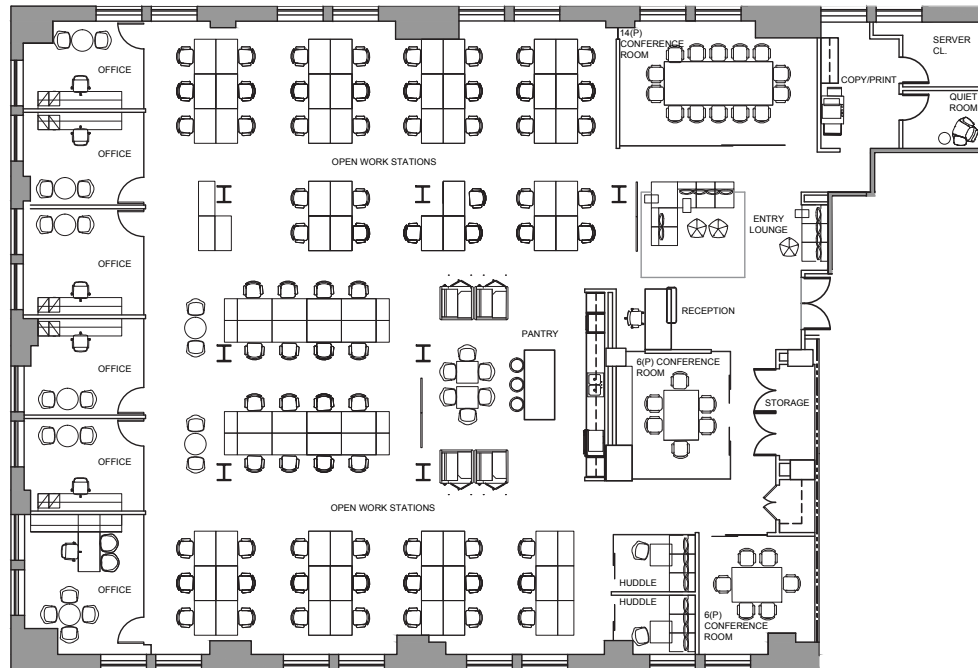

SUITE 1560

PREBUILT LAYOUT

	11,196 RSF
Total Seats	78
Private Office	6
Workstations	72
Conference/Huddle Room	5
Wellness Room	1
Server Room	1
Pantry	1
Open Collaboration	3
Phone Booths	4
Storage	1
Copy/Print	1
Coat Closet	1
Server Room	1