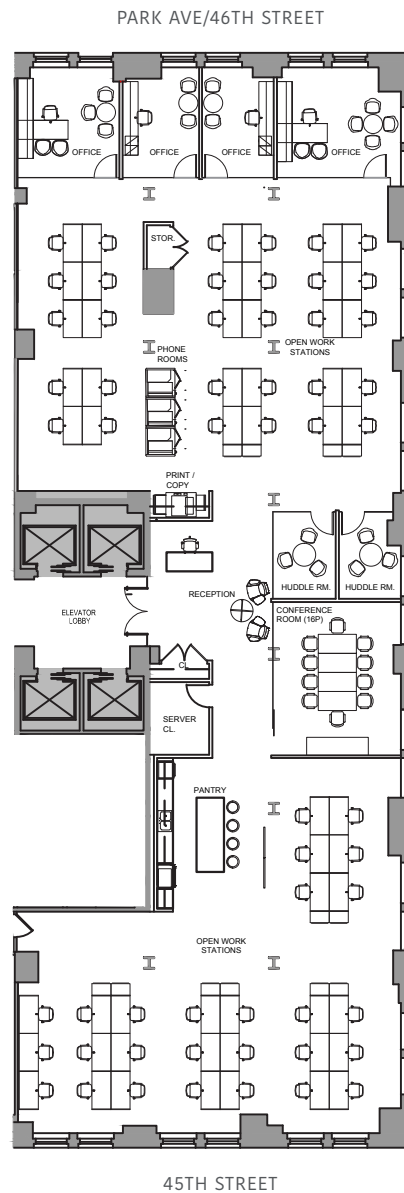

# SUITE 2250

## PREBUILT LAYOUT

	10,401 RSF
Total Seats	61
Private Office	4
Workstations	57
Conference/Huddle Room	3
Server Room	1
Pantry	1
Open Collaboration	1
Phone Booths	3
Storage	1
Copy/Print	2
Coat Closet	1
Server Room	1