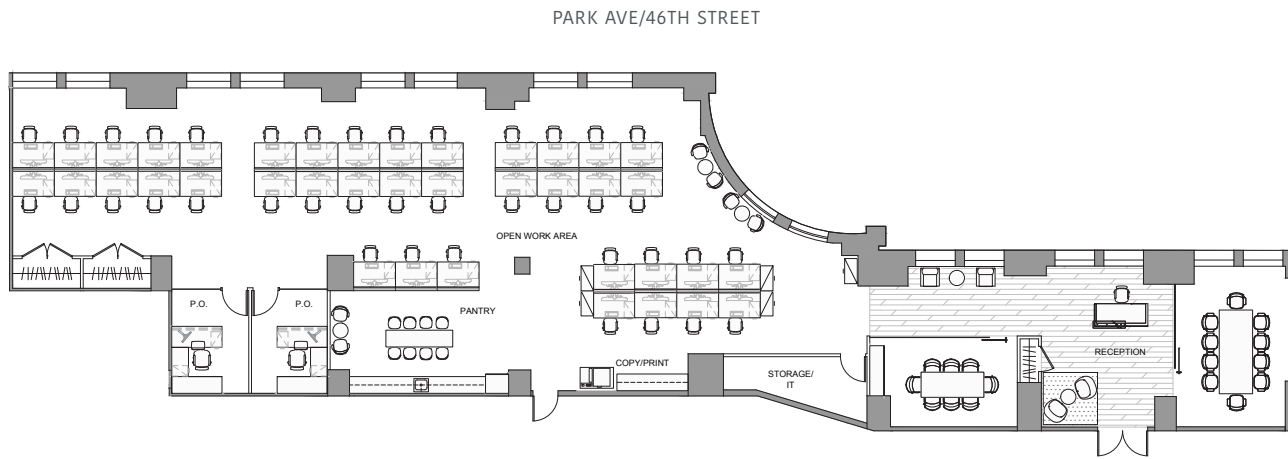

SUITE 920

PRE-BUILT LAYOUT

	7,165 RSF
Total Seats	42
Private Office	2
Workstations	39
Reception	1
Conference Room	2
Conference Seats	18
Storage/IT Room	1
Pantry	1
Copy Area	2

Jordan Berger

Jberger@rxrrealty.com
646 891 3524