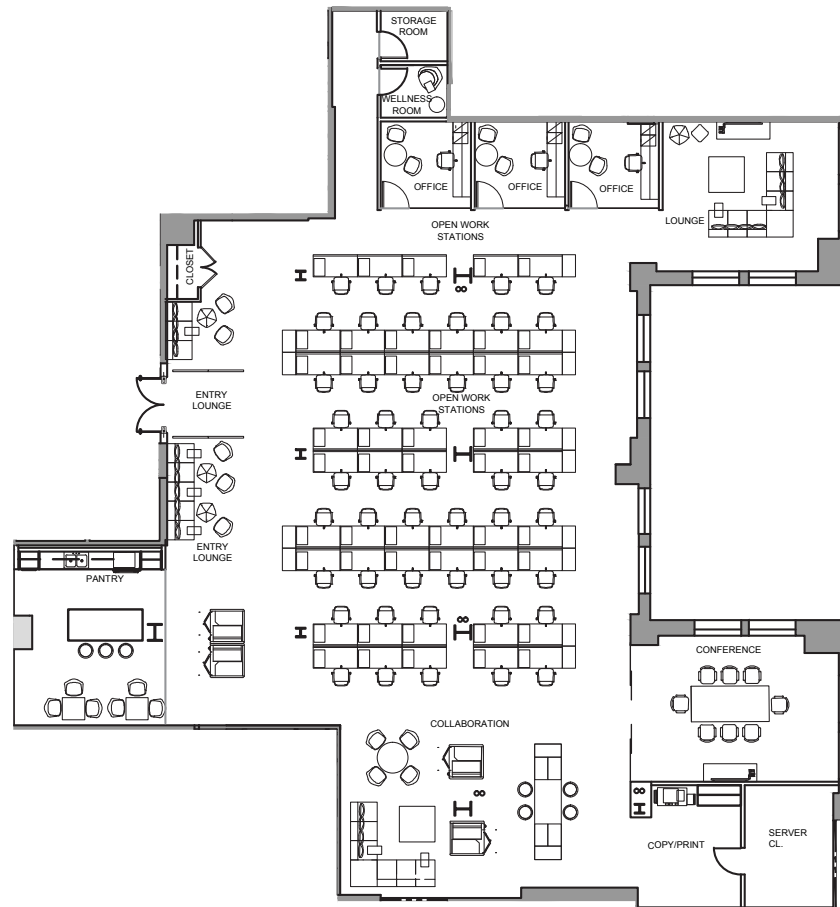

SUITE 935

PREBUILT LAYOUT

	9,311 RSF
Total Seats	52
Private Office	3
Workstations	49
Conference/Huddle Room	4
Wellness Room	1
Server Room	1
Pantry	1
Open Collaboration	3
Phone Booths	4
Storage	1
Copy/Print	1
Coat Closet	1
Server Room	1