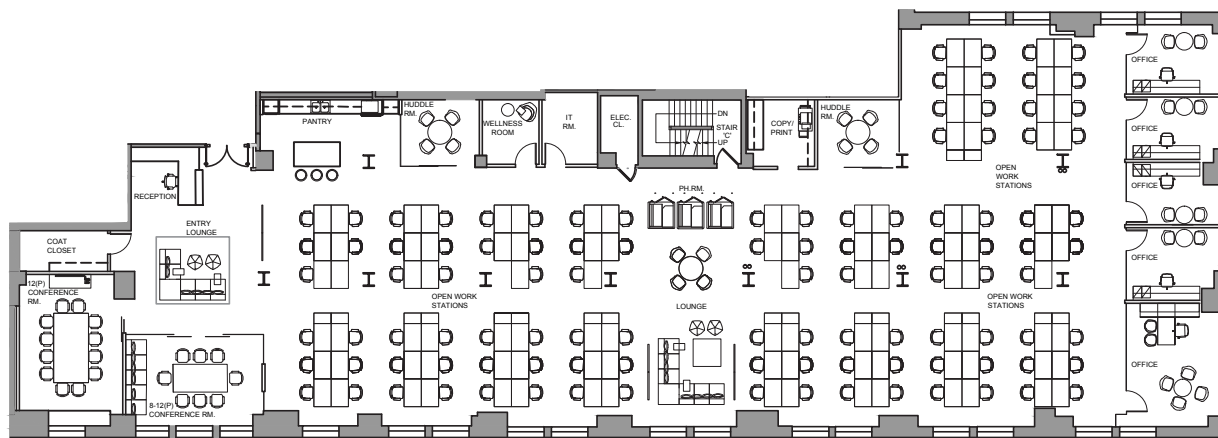

SUITE 950

PREBUILT LAYOUT

	13,425 RSF
Total Seats	113
Private Office	5
Workstations	108
Conference/Huddle Room	4
Wellness Room	1
Server Room	1
Pantry	1
Open Collaboration	3
Phone Booths	3
Copy/Print	1
Coat Closet	1
Server Room	1