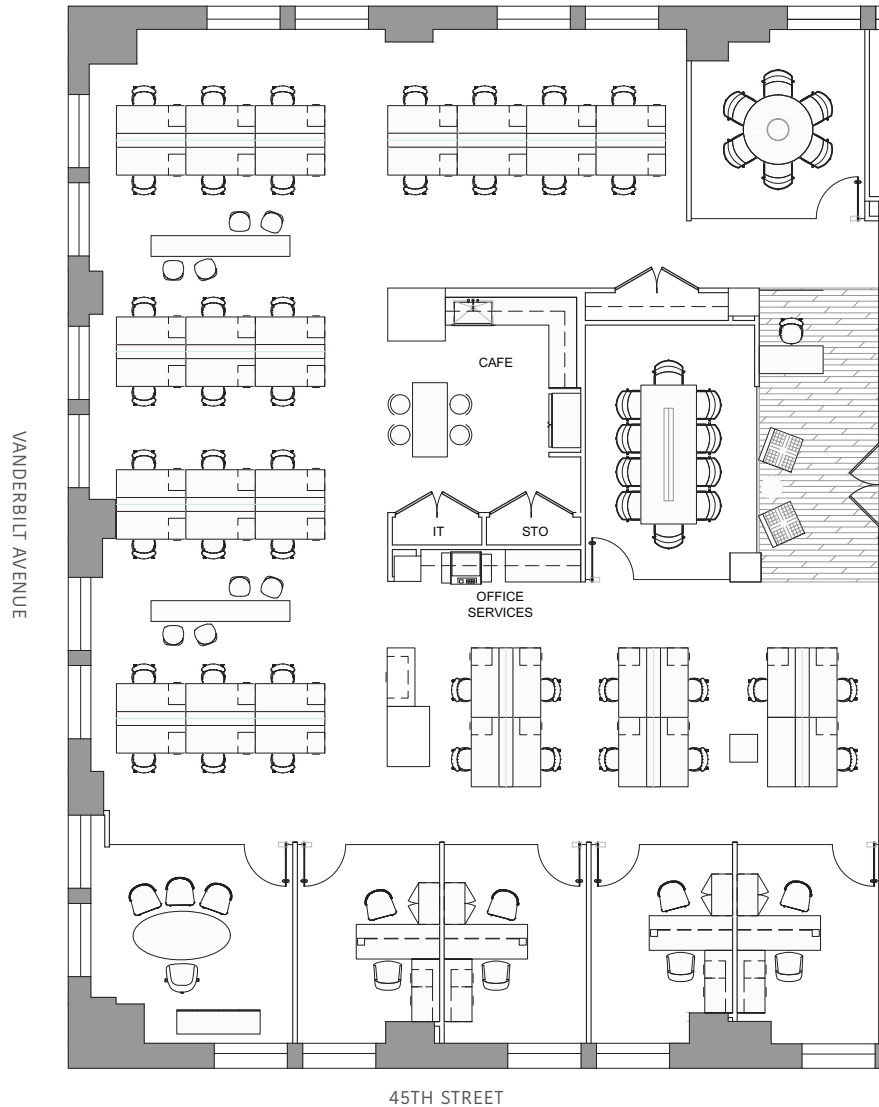

SUITE 960

PRE-BUILT LAYOUT

	7,064 RSF
Total Seats	49
Private Office	5
Workstations	43
Reception	1
Conference Room	2
Conference Seats	16
Storage/IT Room	1
Pantry	1
Copy Area	1

Jordan Berger

Jberger@rxrrealty.com
646 891 3524